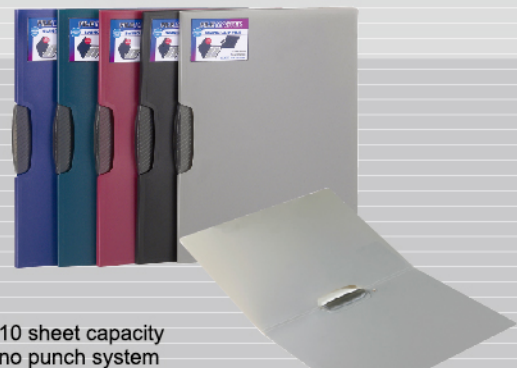

w / black pp insert

DISPLAY BOOK	No mounted paper	FM-080 (6P)	FM-090 (12P)	FM-100 (24P)	FM-110 (36P)	FM-120 (48P)
	W / black pp insert	FM-130 (6P)	FM-140 (12P)	FM-150 (24P)	FM-160 (36P)	FM-170 (48P)

6" X 9"
120 ruled pages
perforated lines
2 movable dividers
2 supplementary pockets on front & back

snap closure
12 dividers / 13 pockets
indexing tabs
extra-big front case
w/name card holder & CD holder

JOINT FILE LETTER / A4 FM-270

buckle closure
indexing tabs
12 dividers / 13 pockets
double colour construction

EXPANDING FILE WITH HANDLE LETTER / A4 FM-280

zipper closure
12 dividers / 13 pockets
indexing tabs
inside cover pocket

ZIPPER EXPANDING FILE LETTER / A4 FM-300

10 sheet capacity
no punch system

SWING CLIP FILE LETTER SIZE FM-001

4 / 8mm capacity metal clip
compact construction
right feature of elegance
and functionality

NO PUNCH REPORT COVER LETTER SIZE FM-060 (4mm) FM-070 (8mm)

inside corner pocket
heavy duty mechanism
holds up to 120
unpunched sheets