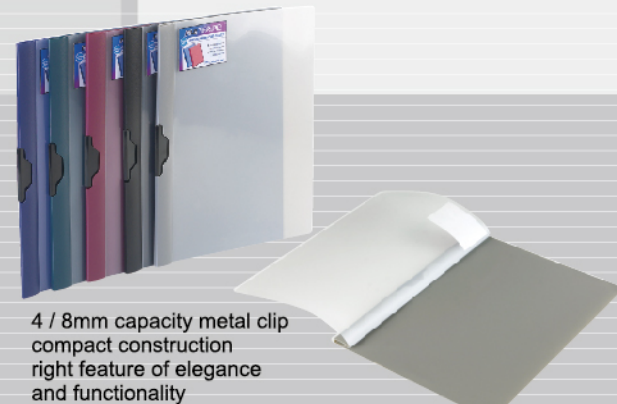

EXPANDING FILE WITH HANDLE LETTER / A4 FM-280

zipper closure
12 dividers / 13 pockets
indexing tabs
inside cover pocket

ZIPPER EXPANDING FILE LETTER / A4 FM-300

10 sheet capacity
no punch system

SWING CLIP FILE LETTER SIZE FM-001

4 / 8mm capacity metal clip
compact construction
right feature of elegance
and functionality

NO PUNCH REPORT COVER LETTER SIZE FM-060 (4mm) FM-070 (8mm)

inside corner pocket
heavy duty mechanism
holds up to 120
unpunched sheets