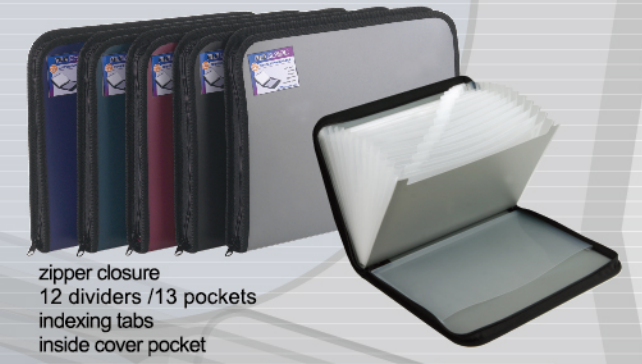

w / black pp insert

DISPLAY BOOK	No mounted paper	FM-080 (6P)	FM-090 (12P)	FM-100 (24P)	FM-110 (36P)	FM-120 (48P)
	W / black pp insert	FM-130 (6P)	FM-140 (12P)	FM-150 (24P)	FM-160 (36P)	FM-170 (48P)

6" X 9"
120 ruled pages
perforated lines
2 movable dividers
2 supplementary pockets on front & back

8.5" X 11"
120 ruled pages
perforated lines
3 dividers with pocket
inside back cover pocket

NOTEBOOK FM-040 (6" X 9") FM-050 (8.5" X 11")

string closure
easy to carry
ideal for storing, organizing

POLY STRING ENVELOPE LETTER / A4 FM-240 (vertical) FM-250 (horizontal)

snap closure
12 dividers / 13 pockets
indexing tabs
extra-big front case
w/name card holder & CD holder

JOINT FILE LETTER / A4 FM-270

buckle closure
indexing tabs
12 dividers / 13 pockets
double colour construction

EXPANDING FILE WITH HANDLE LETTER / A4 FM-280

zipper closure
12 dividers / 13 pockets
indexing tabs
inside cover pocket

ZIPPER EXPANDING FILE LETTER / A4 FM-300

10 sheet capacity
no punch system

SWING CLIP FILE LETTER SIZE FM-001