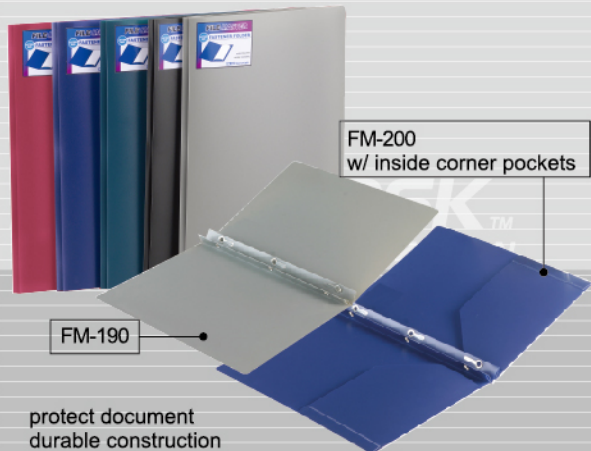

PUNCHLESS BINDER LETTER SIZE FM-180

w/ cut-out on pockets
for name card & CD
heavy duty, long lasting

TWIN POCKET FOLDER LETTER SIZE FM-230

expandable spine
12 color-coded dividers
elastic cord closure
w/ pocket for inserting CD

MULTI-TAB FILE LETTER / A4 FM-290

FM-200
w/ inside corner pockets

FM-190

protect document
durable construction

FASTENER FOLDER LETTER SIZE FM-190 FM-200

tuck in design
dual inside pockets
fits 3 ring binders
protects documents
handy, portable
durable construction