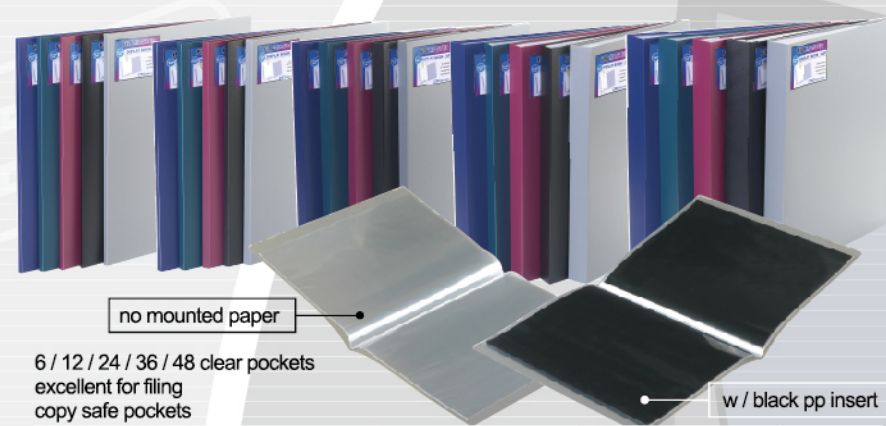

O-ring mechanism
inside corner pocket
durable construction

3-RING BINDER LETTER SIZE FM-010 (1") FM-020 (1½") FM-030 (2")

no mounted paper

6 / 12 / 24 / 36 / 48 clear pockets
excellent for filing
copy safe pockets

w / black pp insert

DISPLAY BOOK	No mounted paper	FM-080 (6P)	FM-090 (12P)	FM-100 (24P)	FM-110 (36P)	FM-120 (48P)
	W / black pp insert	FM-130 (6P)	FM-140 (12P)	FM-150 (24P)	FM-160 (36P)	FM-170 (48P)

6" X 9"
120 ruled pages
perforated lines
2 movable dividers
2 supplementary pockets on front & back

snap closure
12 dividers / 13 pockets
indexing tabs
extra-big front case
w/name card holder & CD holder

JOINT FILE LETTER / A4 FM-270

buckle closure
indexing tabs
12 dividers / 13 pockets
double colour construction

4 / 8mm capacity metal clip
compact construction
right feature of elegance
and functionality

NO PUNCH REPORT COVER LETTER SIZE FM-060 (4mm) FM-070 (8mm)

inside corner pocket
heavy duty mechanism
holds up to 120
unpunched sheets