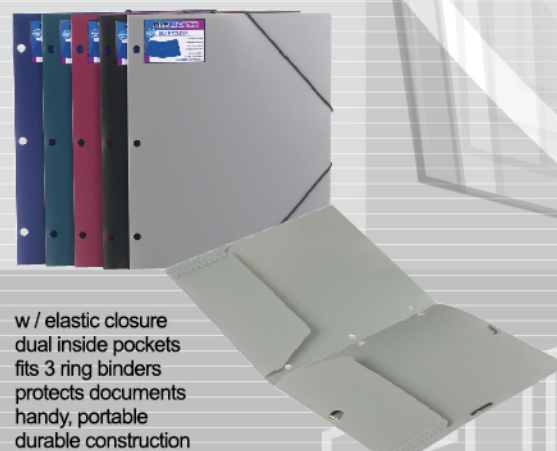

MULTI-TAB FILE LETTER / A4 FM-290

FM-200
w/ inside corner pockets

FM-190

protect document
durable construction

FASTENER FOLDER LETTER SIZE FM-190 FM-200

tuck in design
dual inside pockets
fits 3 ring binders
protects documents
handy, portable
durable construction

SNAP FOLDER LETTER SIZE FM-210

w / elastic closure
dual inside pockets
fits 3 ring binders
protects documents
handy, portable
durable construction

SNAP FOLDER LETTER SIZE FM-220

12 expandable pockets
elastic closure
easy access design
fashionable style
for office, home, studio